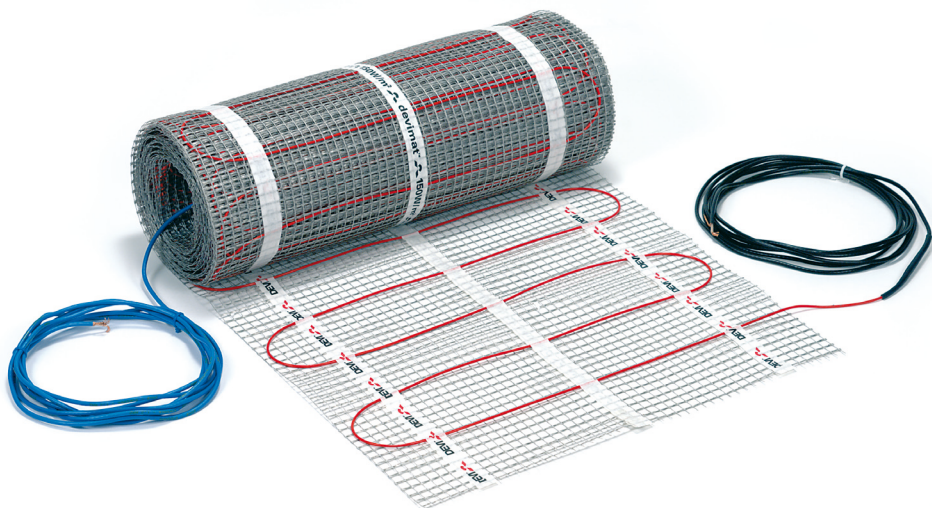

DevimatTM DSVF-100/150

Single conductor heating mat
in ready made lengths

Features:

- Self adhesive mesh
- 2 lanes of double sided tape without liner!
- Upgraded mesh to ensure better connection between the two layers of floor
- Flexible, multiple lengths
- Thin, only 2.5 mm
- Both 100 and 150 Watt for maximum comfort
- 10 year warranty

Tecnical data - in general:

Cable construction	Single conductor
Cable shape	Round
Diameter	2.5 mm
Cold tail	2 x 4 m
Deformation strength.....	Min 600N
Volt	230V
Conductor insulation	Teflon TM
Outer sheath.....	PVDF
Screen	CU threads