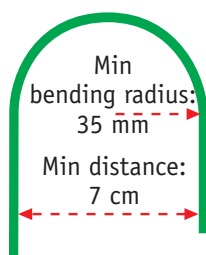

## Specification:

- Flameretardent, twin conductor with no electromagnetic fields.
- Steel armoured metallic sheath with minimum electric fields.
- Approved to be installed in and on the water pipe.
- Insulation class I
- IP67
- Operating temperature max +50°C.
- Mecanical strength, armoured class C according to EN60800.
- Voltage 230 Volt.
- Wattage 8 W/m.
- 2 m coldtail with metallic sheath.
- Manufactured according to EN60800, SS4242411.
- Complies with RoHS directive 2002/95/EC.

- 100 W/m<sup>2</sup> = c/c 8 cm
- 80 W/m<sup>2</sup> = c/c 10 cm
- 75 W/m<sup>2</sup> = c/c 10,5 cm
- 60 W/m<sup>2</sup> = c/c 13,5 cm
- 54 W/m<sup>2</sup> = c/c 15 cm
- 40 W/m<sup>2</sup> = c/c 20 cm
- 32 W/m<sup>2</sup> = c/c 25 cm
- 27 W/m<sup>2</sup> = c/c 30 cm
- 23 W/m<sup>2</sup> = c/c 35 cm
- 20 W/m<sup>2</sup> = c/c 40 cm
- 18 W/m<sup>2</sup> = c/c 45 cm

Part no.	EAN no.	Product Type	Length (m)	Wattage (W)	Tolerance total (Ohm)
E 89 876 01	7331002902010	KIMA Green	2	15	3350 - 3879
E 89 876 02	7331002902027	KIMA Green	3	23	2185 - 2530
E 89 876 03	7331002902034	KIMA Green	4	30	1675 - 1940
E 89 876 04	7331002902041	KIMA Green	6	44	1142 - 1323
E 89 876 05	7331002902058	KIMA Green	8	60	838 - 970
E 89 876 06	7331002902065	KIMA Green	10	75	670 - 776
E 89 876 07	7331002902072	KIMA Green	15	110	457 - 529
E 89 876 08	7331002902089	KIMA Green	20	150	335 - 388
E 89 876 09	7331002902096	KIMA Green	25	190	265 - 306
E 89 876 10	7331002902102	KIMA Green	30	225	223 - 259
E 89 876 11	7331002902119	KIMA Green	35	260	193 - 224
E 89 876 12	7331002902126	KIMA Green	40	300	168 - 194
E 89 876 13	7331002902133	KIMA Green	45	340	148 - 171
E 89 876 14	7331002902140	KIMA Green	50	375	134 - 155
E 89 876 15	7331002902157	KIMA Green	60	450	112 - 129
E 89 876 16	7331002902164	KIMA Green	80	600	84 - 97
E 89 876 17	7331002902171	KIMA Green	105	790	64 - 74
E 89 876 18	7331002902188	KIMA Green	135	1015	50 - 57