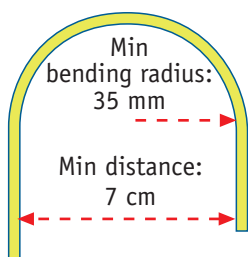

Kima Warm Floor Cable Kit

Application:

Thin floor construction in wet and dry areas.
Ordinary concrete constructions in wet and dry rooms.

Product content:

- Heating cable
- Thermostat, E 85 811 36
- Mounting tapes
- Floor sensor tube

Specification:

- Kima GG10.
- Kima Zone 50.
- Kima Floor Mounting.

- 100 W/m² = c/c 10 cm
- 75 W/m² = c/c 13,5 cm
- 67 W/m² = c/c 15 cm
- 50 W/m² = c/c 20 cm
- 40 W/m² = c/c 25 cm

Part no.	EAN no.	Product Type	Length (m)	Wattage (W)	Tolerance total (Ohm)
E 89 878 01	7331002902478	KIMA Wam Floor Cable Kit	13	130	387 - 448
E 89 878 02	7331002902485	KIMA Wam Floor Cable Kit	22	220	228 - 265
E 89 878 03	7331002902492	KIMA Wam Floor Cable Kit	30	300	168 - 194
E 89 878 04	7331002902508	KIMA Wam Floor Cable Kit	43	430	117 - 135
E 89 878 05	7331002902515	KIMA Wam Floor Cable Kit	52	520	97 - 112
E 89 878 06	7331002902522	KIMA Wam Floor Cable Kit	63	630	80 - 92
E 89 878 07	7331002902539	KIMA Wam Floor Cable Kit	70	700	72 - 83
E 89 878 08	7331002902546	KIMA Wam Floor Cable Kit	80	800	63 - 73
E 89 878 09	7331002902553	KIMA Wam Floor Cable Kit	91	910	55 - 64
E 89 878 10	7331002902560	KIMA Wam Floor Cable Kit	100	1000	50 - 58
E 89 878 12	7331002902577	KIMA Wam Floor Cable Kit	117	1170	43 - 50
E 89 878 13	7331002902621	KIMA Wam Floor Cable Kit	130	1300	39 - 45
E 89 878 14	7331002902584	KIMA Wam Floor Cable Kit	142	1420	35 - 41
E 89 878 16	7331002902638	KIMA Wam Floor Cable Kit	160	1600	31 - 36
E 89 878 18	7331002902591	KIMA Wam Floor Cable Kit	182	1820	28 - 32